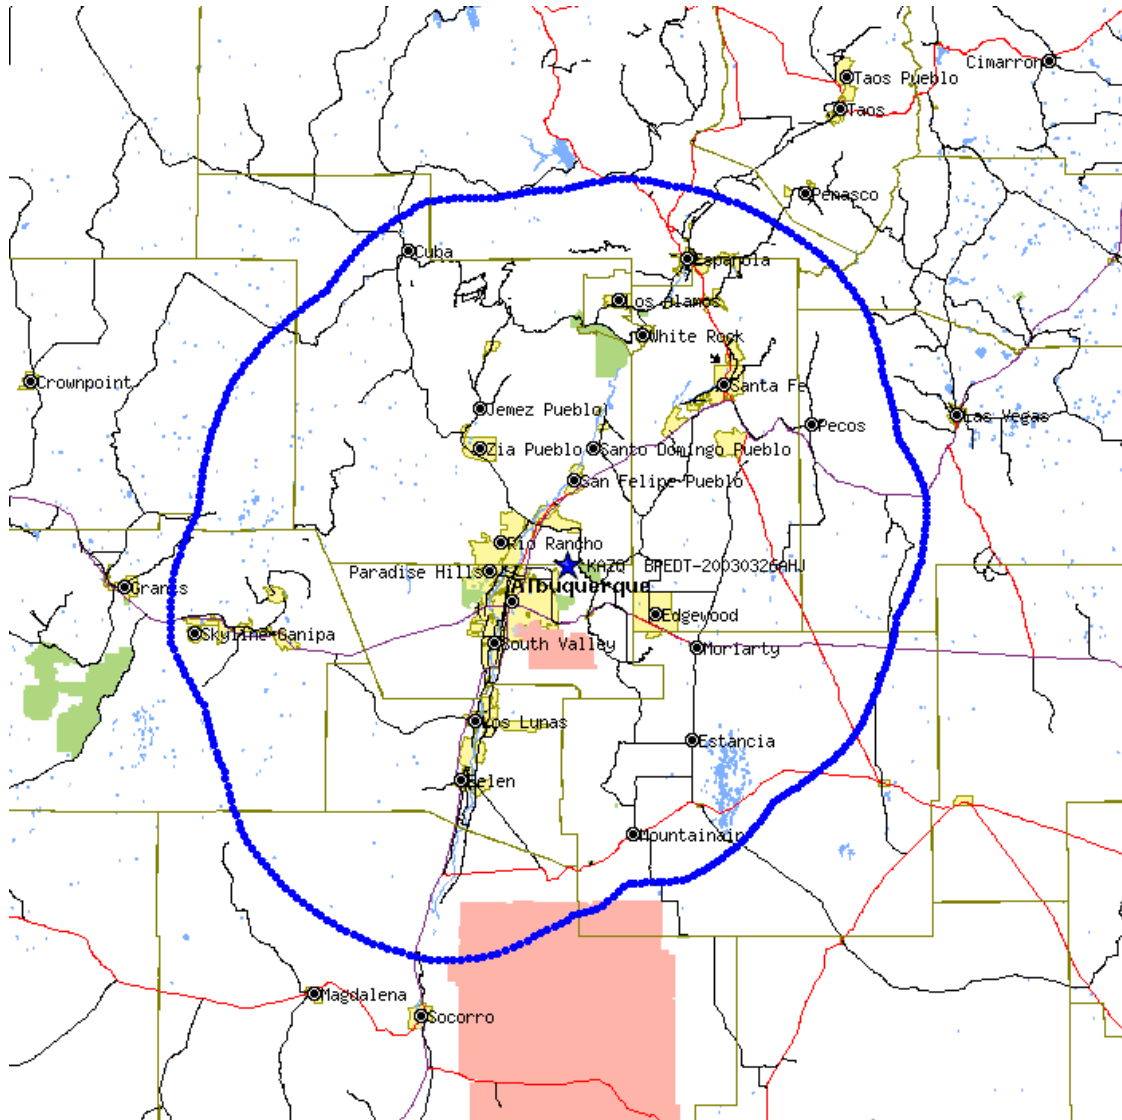

KAZQ TV 32 COVERAGE MAP