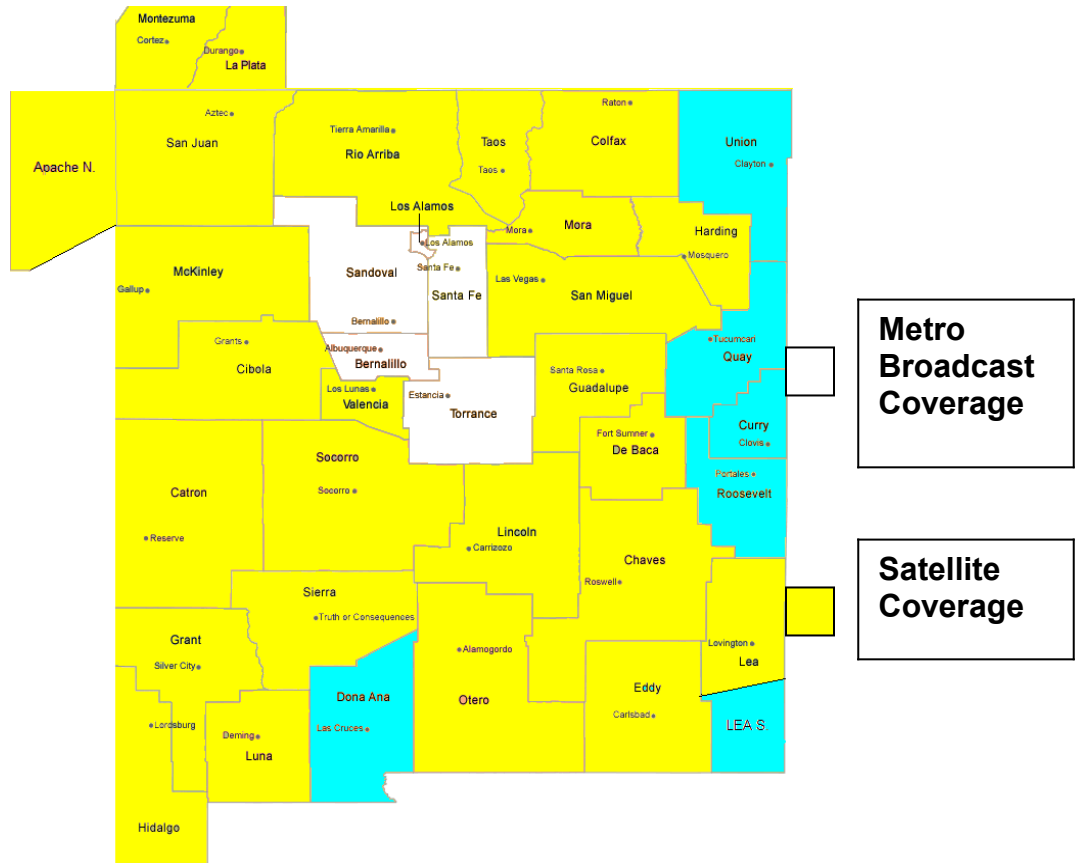

Satellite Coverage

KAZQ TV-32 is also available via the Dish Network on satellite 110, channel 8817 and on DIRECTV on satellite 119, channel 32, throughout most of New Mexico, portions of Southern Colorado, and into the North Apache County of Eastern Arizona. This increases KAZQ's potential reach approximately **1.8 million people**. Communities covered via Dish Network include: Albuquerque, NM, Belen, NM, Carlsbad, NM, Cedar Ridge, AZ, Dunton, CO, Durango, CO, Farmington, NM, Gallup, NM, Grants, NM, Los Lunas, NM, Marble Canyon Arizona, Pleasant View, CO, Portales, NM, Roswell, NM, Santa Fe, NM, Silver City, NM, Second Mesa, AZ, Shiprock, Arizona, Taos, NM, Tuba City, AZ, and Tucumcari, NM.

Comcast Cable of Santa Fe on Cable Channel 22 with approximately 19,000 subscribers serving cable viewers in the city of Santa Fe and southeastern Santa Fe County.

Sparklight on Cable Channel 9 with approximately 9,300 subscribers serving cable viewers in Rio Rancho and Sandoval County.

Comcast Cable of Valencia County on Cable Channel 22 with approximately 4,163 subscribers serving cable viewers in Belen & Los Lunas.

Total Coverage includes a potential reach of approximately **1.8 million people** throughout most of New Mexico, Southwestern Colorado, and North Eastern Arizona. Total cable subscribers includes approximately 152,483 households.

**Union, Quay, Curry and Roosevelt Counties are in the Amarillo, Texas DMA.
Lee County South is in the Midland/Odessa DMA.
Dona Ana County is in the El Paso DMA.**